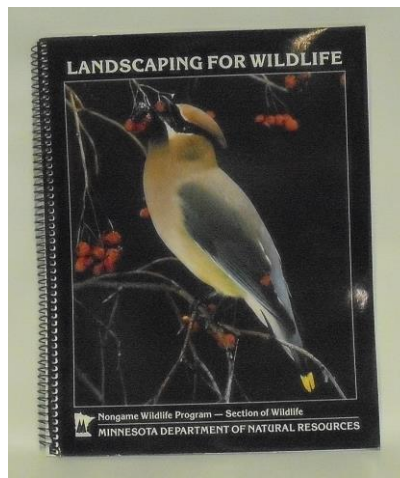

25. 1 ¼ inch Bench Knife with Helvie Blade
donated by Ed Burton

26. Landscaping for Wildlife donated by Ed
Olinger

27. Moose Decorated Keepsake Box
donated by Bob Martin

28. Woodworking for Wildlife Donated By Ed
Olinger